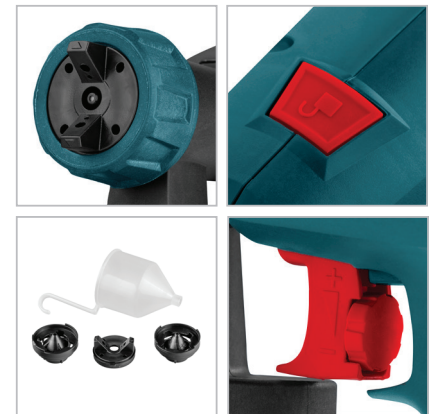

**Hand Held Spray Gun**  
**350W**

**1335**

- High-volume low-pressure (HVLP) painting mechanism for more professional painting operations
- Easy-to-use hand-held electric paint sprayer that applies a smooth finish without brush marks
- Adjustable nozzle settings let you complete your project easily by adjusting the air cap to spray in horizontal, vertical or round modes
- Flow control knob allows you to quickly increase or decrease the material output in order to customize your paint flow to your project/coating needs
- Quick release window to change the air filter easily
- Quick release design of the pistol gun for easy cleaning
- Two nozzles size of 1.8mm and 2.6mm for more spraying options

Model	1335
Power	350W
Frequency	50Hz
Voltage	220V
Paint Reservoir	700ml
Max. Viscosity	60din/sec
Max. Flow	700ml/min
Nozzle	Φ1.8mm, Φ2.6mm
Weight	2kg
Supplied in	Ronix color box
Includes	(1) Viscosity measuring cup, (1) 2.6mm nozzle